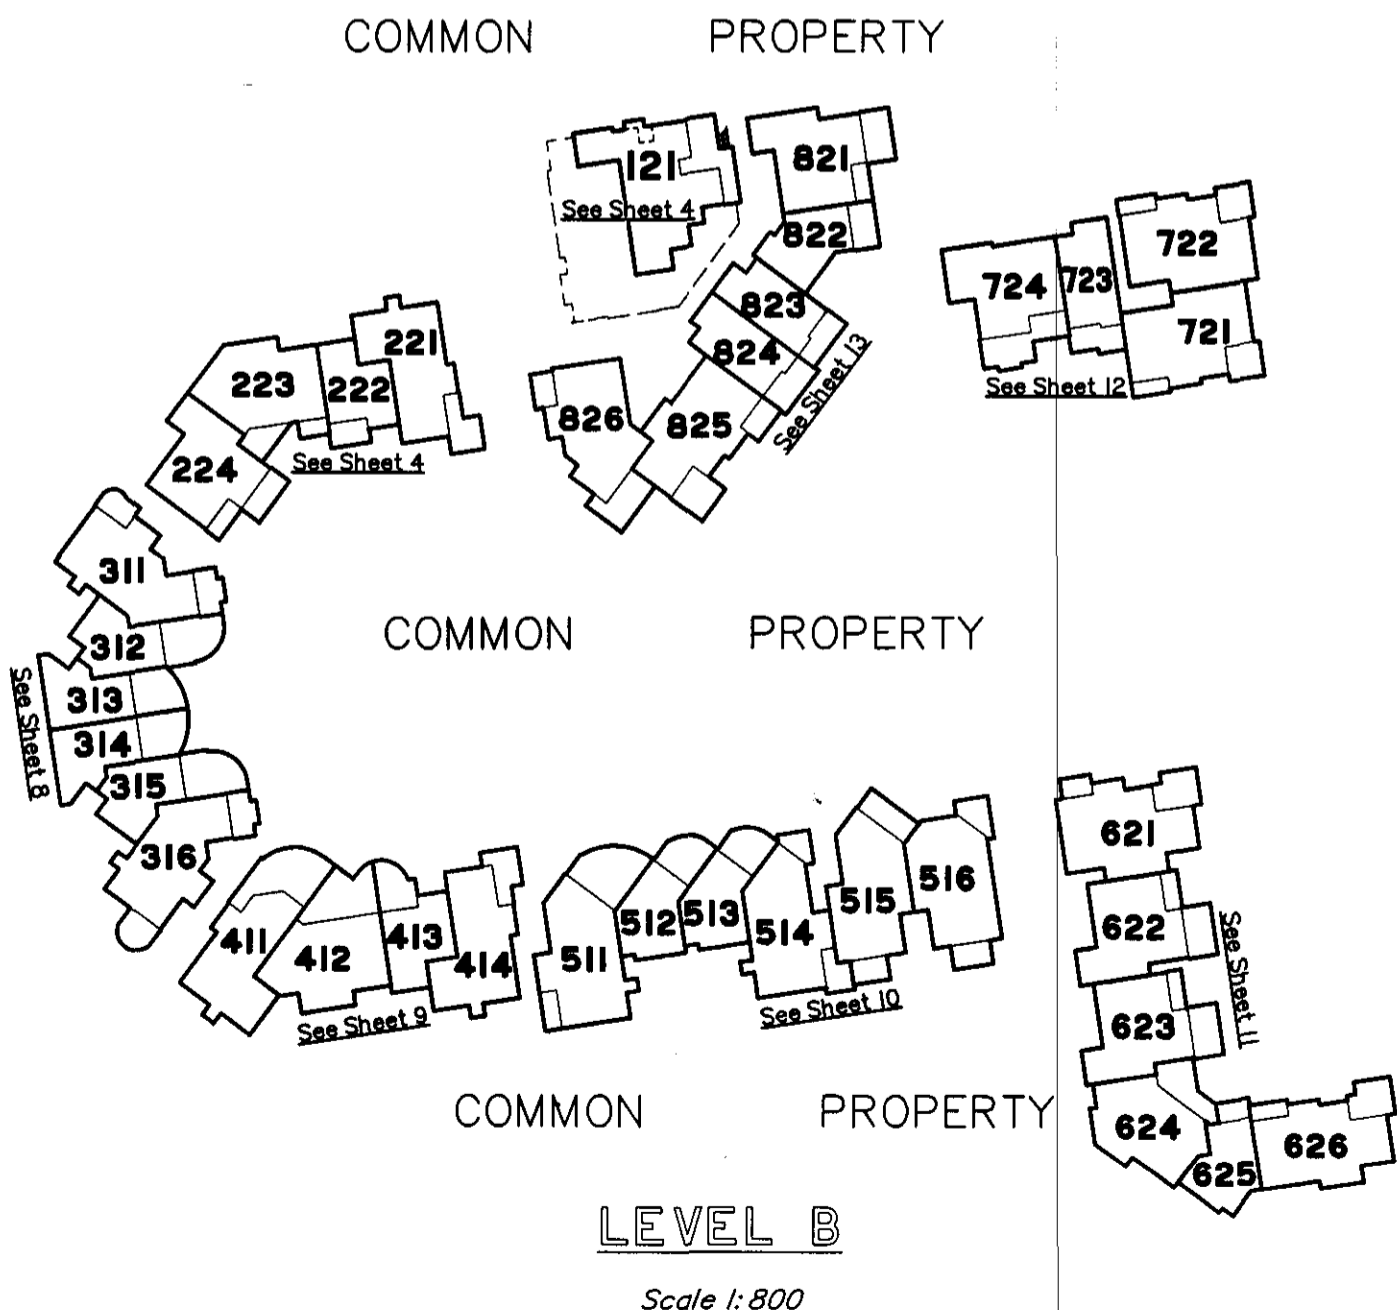

COMMON PROPERTY
Premium Property Specialists (Grant Freeman 07 4055 3278, 0417 159 357, Intl +617 4055 3278, +614 1715 9357)

<http://pps.estate/389>

1 <http://premiumpropertyspecialists.com.au>

Scale 1:800 - Lengths are in Metres.

State copyright reserved.

Insert Plan Number **SP146401**

Premium Property Specialists (Grant Freeman 07 4055 3278, 0417 159 357, Intl +617 4055 3278, +614 1715 9357)

http://pps.estate/389

LEVEL A, BLDG E

Scale 1:200

--- Denotes level above

Scale 1:200 - Lengths are in Metres

http://premiumpropertyspecialists.com.au

State copyright reserved.

Insert Plan Number **SP146401**

Premium Property Specialists (Grampian) Pty Ltd, 07 4055 3278, 0417 159 357, Int +617 4055 3278, +614 1715 955
LEVEL A, BLDG F
LEVEL B, BLDG F