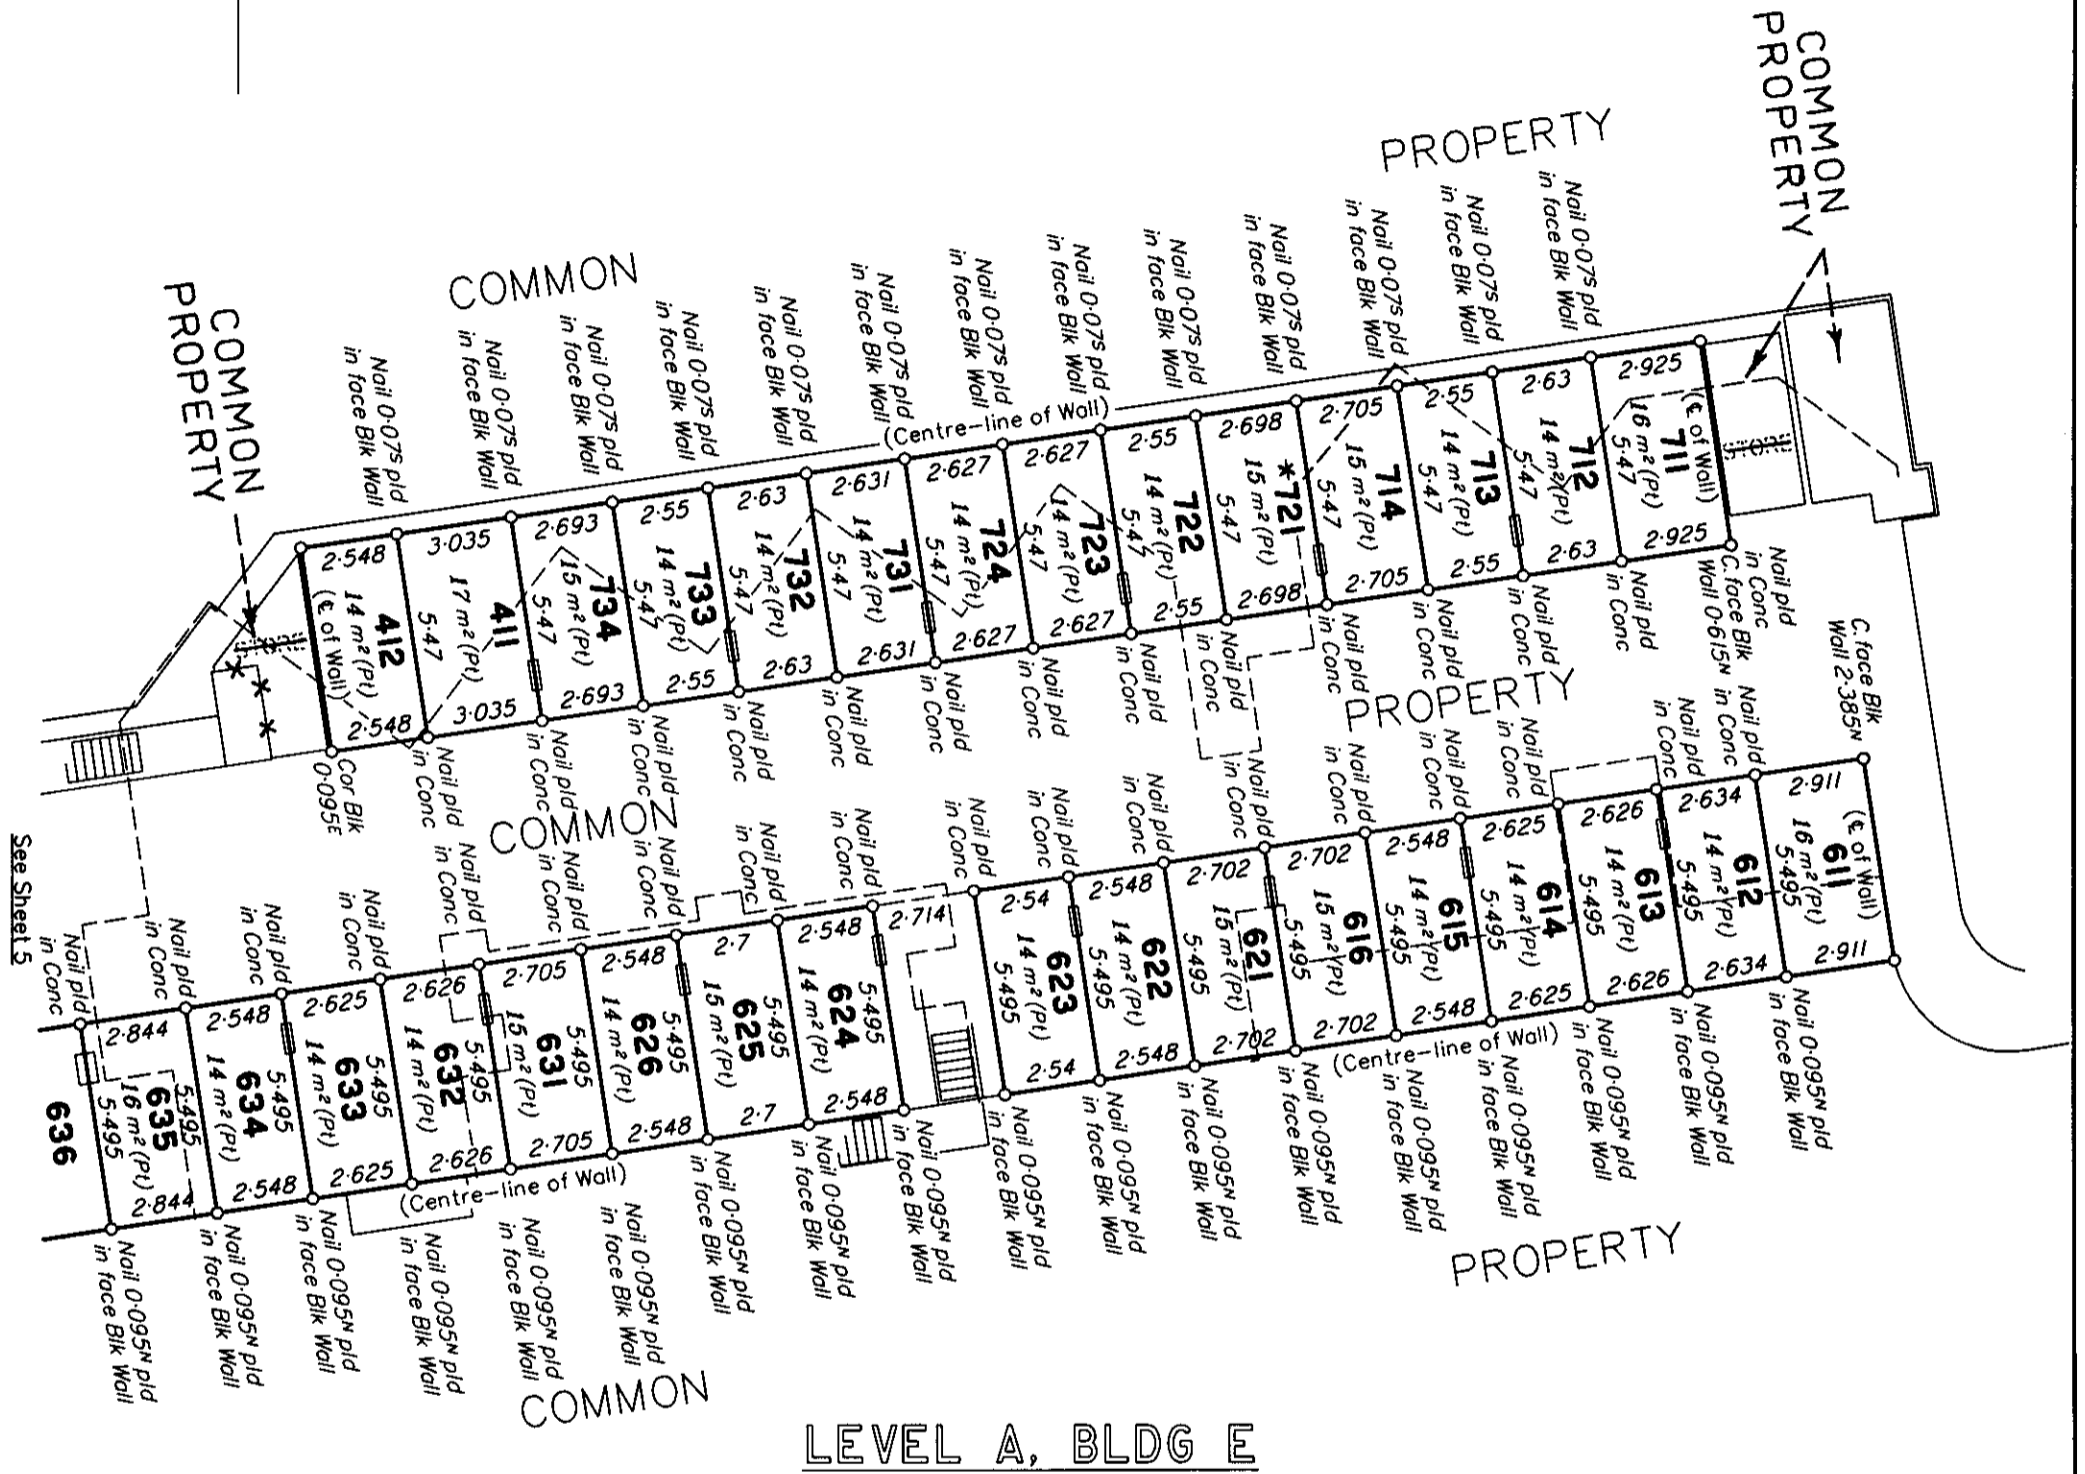

State copyright reserved.

Insert Plan Number **SP146401**

Premium Property Specialists (Grant Freeman 07 4055 3278, 0417 159 357, Intl +617 4055 3278, +614 1715 9357)

http://pps.estate/389

LEVEL A, BLDG E