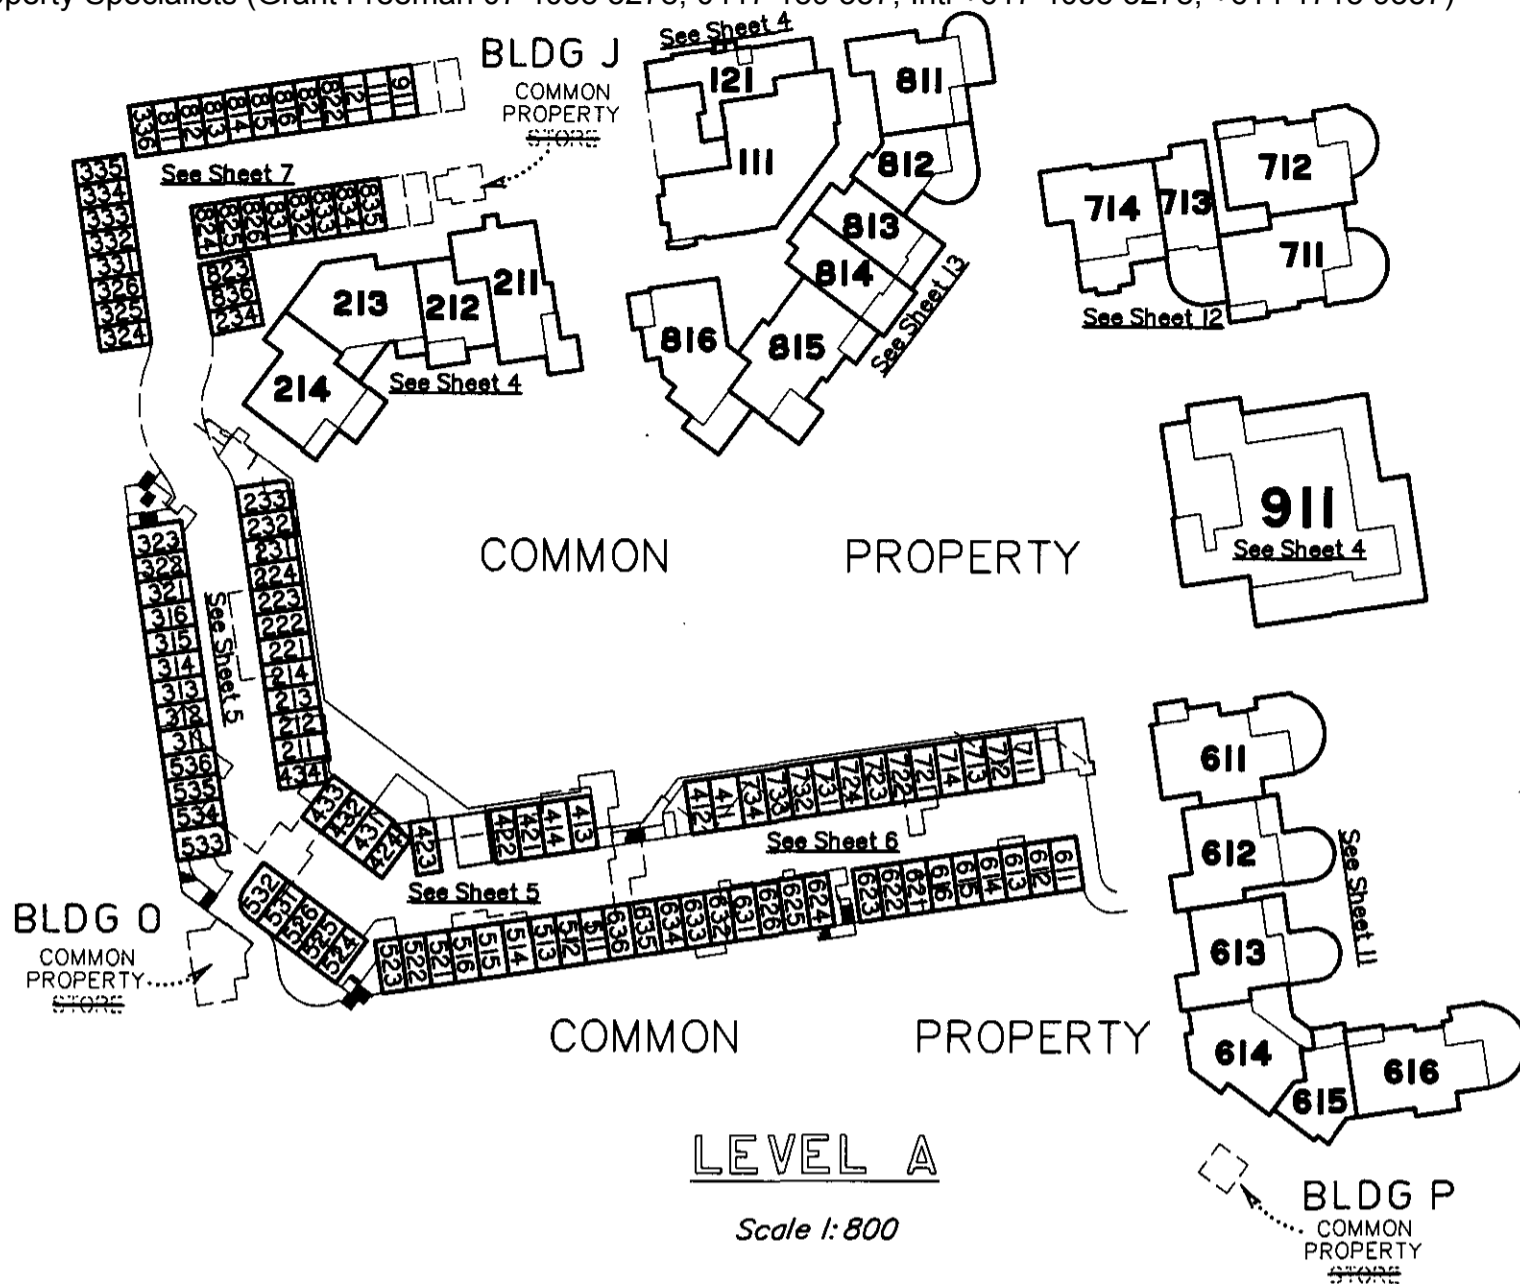

COMMON PROPERTY
Premium Property Specialists (Grant Freeman 07 4055 3278, 0417 159 357, Intl +617 4055 3278, +614 1715 9357)

<http://pps.estate/389>

1 <http://premiumpropertyspecialists.com.au>

Scale 1:800 - Lengths are in Metres.

State copyright reserved.

Insert Plan Number **SP146401**